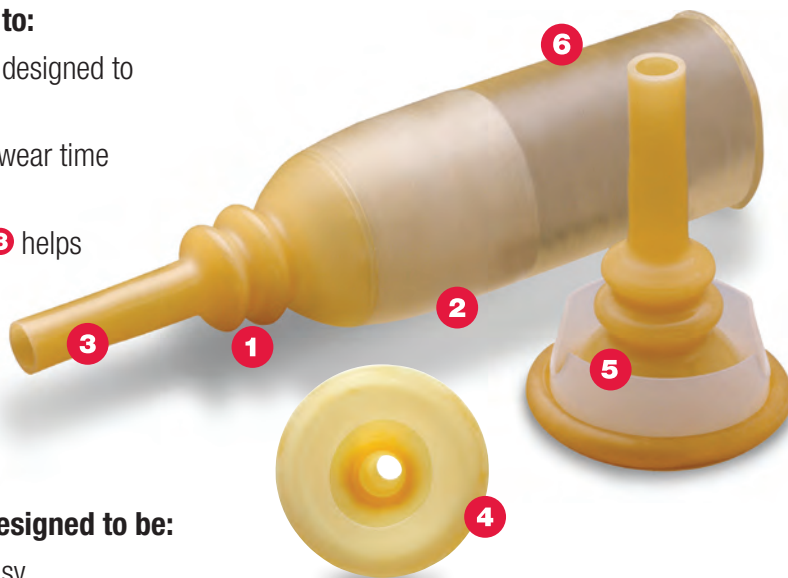

Everyday and Extended Wear

Latex* Male External Catheters

Everyday and **Extended Wear** external catheters are designed for men seeking *confidence and comfort*. They're the only latex external catheters supported by Hollister educational materials and services – to help you choose the right product with the right fit.

Everyday and Extended Wear

Latex* Male External Catheters

Everyday and Extended Wear external catheters are part of a complete bladder management system from Hollister – catheters, leg bags, tubing, and straps.

Confidence

Trust Everyday and Extended Wear external catheters to:

- Help drain urine freely – *Double-row convolutions* ① are designed to resist kinking and twisting
- Stay in place – *Skin friendly adhesive* ② helps maximize wear time and helps prevent accidental detachment
- Fit most leg and night drainage bags – *The tapered tip* ③ helps ensure a secure connection
- Help protect skin – *The inner flap* ④ of the Extended Wear external catheter helps prevent urine backflow which can irritate skin

Comfort

Everyday and Extended Wear external catheters are designed to be:

- Easy to apply – *The application collar* ⑤ helps make it easy to place the catheter over the glans
- Easy to wear – *Non-irritating latex* ⑥ is soft and comfortable, and can be crimped for a custom fit
- Easy to remove – *Gentle adhesive* keeps the catheter in place yet allows for easy removal